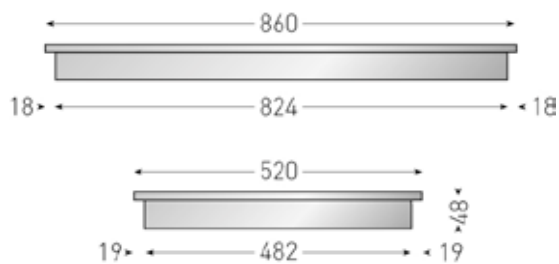

Pictured: • B1 Hood
• HVI90TC Cooktop
• 948SXMP Oven

90cm Induction

HVI90TC

Model HVI90TC

- Designed for simple operation
- Touch control operation
- All zones with booster
- Simmer mode
- 9 cooking temperature variations
- Easy to clean ceran surface
- Each zone fitted with an independent shut-down timer
- Residual heat indicator
- Fast heat-up time
- Auto heat reduction
- 1 small cooking zone – 1400 W - 1800 W
- 2 medium cooking zones – 1850 W - 2500 W
- 1 large zone – 2300 W - 3300 W
- 1 extra large zone – 2400 W - 3400 W (90cm only)