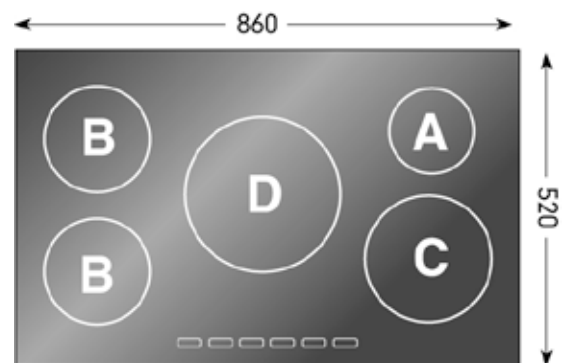

Pictured: • B1 Hood
• HVI90TC Cooktop
• 948SXMP Oven

90cm Induction

HVI90TC

Model HVI90TC

- Designed for simple operation
- Touch control operation
- All zones with booster
- Simmer mode
- 9 cooking temperature variations
- Easy to clean ceran surface
- Each zone fitted with an independent shut-down timer
- Residual heat indicator
- Fast heat-up time
- Auto heat reduction
- 1 small cooking zone – 1400 W - 1800 W
- 2 medium cooking zones – 1850 W - 2500 W
- 1 large zone – 2300 W - 3300 W
- 1 extra large zone – 2400 W - 3400 W (90cm only)