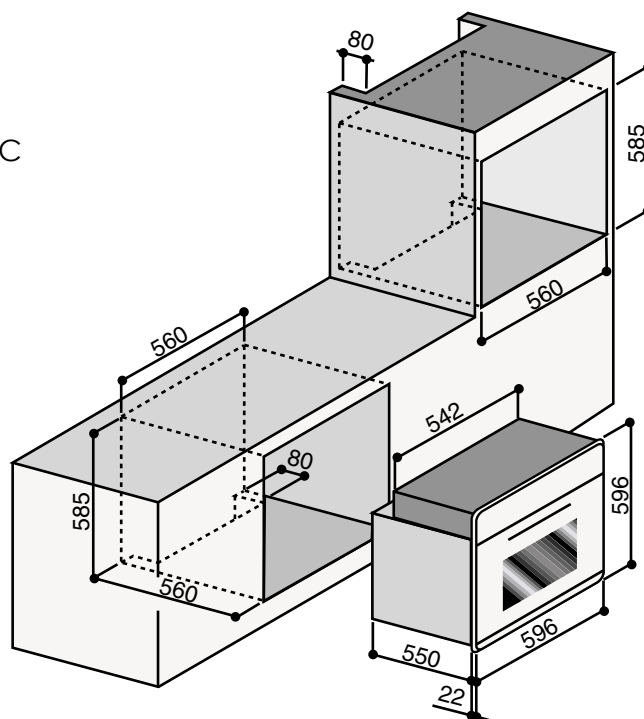

- Pictured:
- 600 LM Oven
 - H 360 CX Cooktop
 - E 71 Hood
 - Splash Back with Ladle Bracket SBL60

60cm 'LM' Electric Oven

600 LM

Model 600 LM

- Select 10 multifunctional cooking modes
- 70 litre oven capacity
- Turbowave cooking
- Easy dismantling of oven interior
- Double spill trays on floor of oven
- Easy clean vitreous enamel interior, smooth black non staining appearance
- Digital electronic clock
- Triple door glazing for safer, cooler door temperatures
- European A Class energy rating
- Removable oven door and inner door glass
- Twin fan cavity integrated cooling system
- Pizza and bread mode
- Concealed grill element
- Precision thermostatic 0°C through to 250°C
- Fast preheat time 0°C-175°C in 6 minutes
- Two Year Warranty
- Colour: Stainless Steel

Built-in Compact Oven 60cm
Model 600 LM
Total electrical load: 2.8 kW
Cut out – hole dimension: 585mm x 560mm

Purchase ILVE genuine accessories for this model at the ILVE online store – www.ilve.com.au