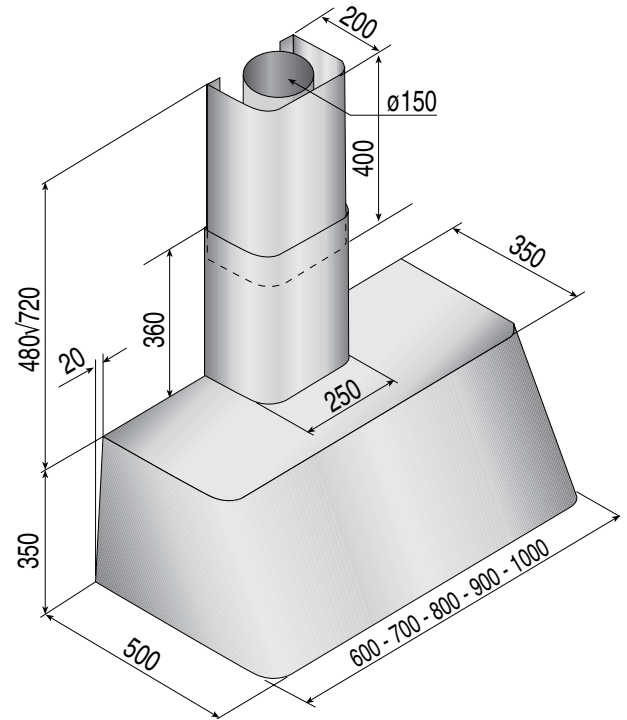

Model AG-80

Model: AG Canopy Hood  
 Size: 80CM  
 Power standard: 10 Amp plug  
 Ducting size: 150mm  
 Extended flue pipe is available from ILVE