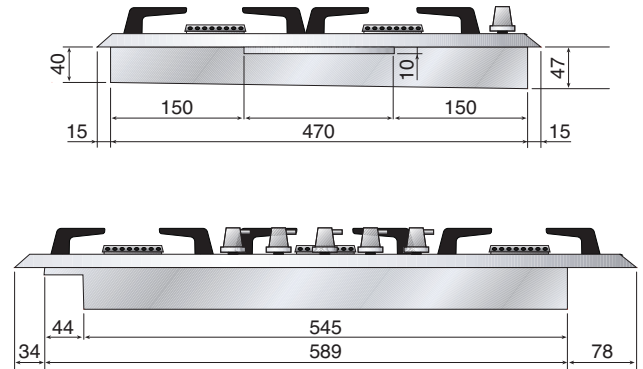

Pictured: ILVE Brass Burner

Colour Palette

Stainless Steel

Pictured: • H70SDVX Cooktop
• CSP Slideout hood

70cm Gas Cooktop

H70SDVX

Model H70SDVX 70cm Side Wok Cooktop

- Large cooking surface with spacious burner layout
- 5 Gas burners
- Triple ring all purpose brass wok burner with dual control (isolation of the inner ring) for low temperature cooking and simmering
- Precision thermostat control
- Wok burner situated on left centre of cook-top
- 75% hand built, AS304 stainless steel construction
- One touch automatic electronic ignition
- Cast iron heavy duty trivets and burner caps finished in matt black
- All gas burners fitted with flame failure cut out safety devices
- Easy clean removable trivets and burners
- Plug in 10 AMP power supply
- Easy in-bench serviceability
- Colours: Stainless Steel

Model H70SDVX

Power requirement: 10 AMP GPO
 Total gas consumption: 46.2MJ/h
 Total electrical load: 0.6kW

18112016

For installation specifications, please consult with ILVE. For optimum installation, we recommend using the actual product as the best guide.