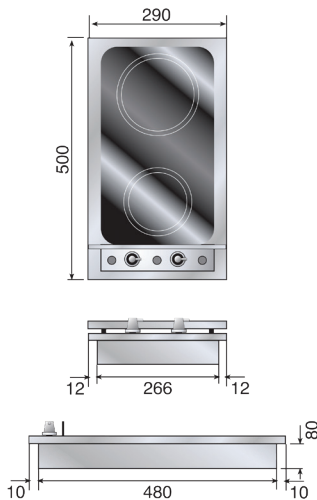

30cm 'Domino' 2 Zone Induction Cooktop

HVI32X

ILVE Domino hobs are designed for a modular look. They can be combined or simply placed separately to give your kitchen the ultimate in cooking facilities. ILVE lets you cook with gas or electricity or both. Deep fry, Barbecue, Tepanyaki or just find you a place to rest your pots, nothing has been forgotten. Even the cooking odour and vapour can be eliminated by installing any one of ILVE's cooker hoods, just set the fan speed and ILVE's powerful fan will quietly dispatch all fat laden air. If it's Domino mixed hobs you're specifying insist on ILVE. ILVE Domino hobs are available in smooth vitreous enamel or exclusive treated hardened stainless steel.

Model HVI32X 30cm Induction Domino Cooktop

- Single-press, seamless stainless steel
- topmount installation
- Stainless Steel
- 2 Induction Zones
- Ultra-responsive thermostat control
- Regional heat warning light
- 9 heat settings
- Front control knobs

Colour Palette

Stainless Steel

21102017

For installation specifications, please consult with ILVE. For optimum installation, we recommend using the actual product as the best guide.

30cm 2 Zone Cooktop Model HVI32X