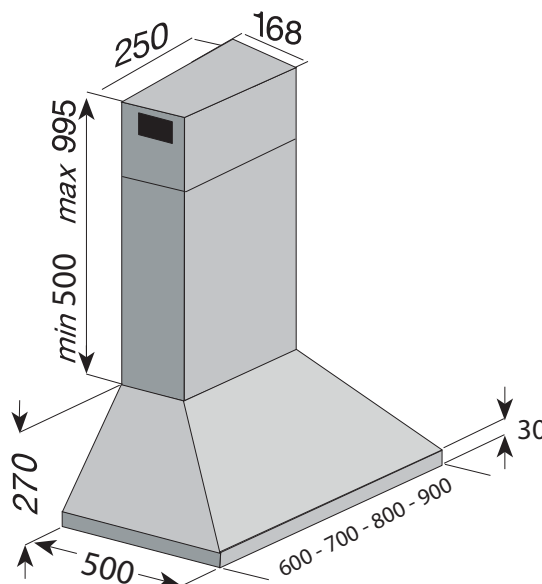

Pictured: • IVX45-90
90cm Canopy Rangehood Under-side angle

Pictured: • IVX45-80 80cm Canopy Rangehood

Canopy Range Hood

IVX45

Model IVX45 Canopy Rangehood

- Designed and purpose built for ILVE appliances
- Centrifugal fan
- Built to exacting professional cooker hood standards
- Suitable for all ILVE ovens 60, 80 and 90cm
- Three Aluminium filters, providing complete cook top coverage
Two Aluminium filters in the 60cm version
- Safety fire cut-out system
- LED lighting
- Filter cleaning reminder light
- Max. Air flow (m³/h): 560 net or 800 gross*
- Noise (dB): low 45 - high 63
- Stainless steel construction
- 3 speed control
- Available sizes: 60cm, 80cm and 90cm
- Outlet: 125 mm
- Suitable for ducting or recirculating**

Model: IVX45 Canopy Hood
Size: various
Power standard: 10 Amp plug
Ducting size: 150mm
Extended flue pipe is available from ILVE

*Range Hood extraction rate m³/h reading is measured at: 1m duct up, 1 x 90°C bend & 1m vertical duct