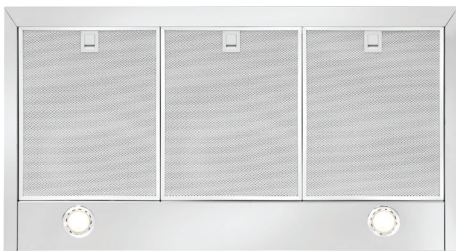

Canopy Range hood

IVX45

MADE
IN ITALY24 MONTH
WARRANTYLED
LIGHTVARIOUS
SIZES

Pictured: • IVX45-90 90cm Canopy Rangehood

ILVE's range hoods are designed to stealthily keep your kitchen fresher and cleaner. ILVE range hoods craftily stand above the rest. Their powerful fan removes cooking odours, smoke and vapour from the kitchen, while extremely fine filters trap all grime. In-built LED Lights produce a natural brightness, illuminating your cooking area while the streamlined electronic control panel ensures whisper quiet air extraction is at your fingertips. Either as a visual focal point or discreetly integrated, it is easy to see that ILVE Rangehood's are built to extract!

Pictured: • IVX45-90
90cm Canopy Rangehood Under-side angle

Pictured: • IVX45-80 80cm Canopy Rangehood

Canopy Range Hood

IVX45

Model IVX45 Canopy Rangehood

- Designed and purpose built for ILVE appliances
- Centrifugal fan
- Built to exacting professional cooker hood standards
- Suitable for all ILVE ovens 60, 80 and 90cm
- Three Aluminium filters, providing complete cook top coverage
Two Aluminium filters in the 60cm version
- Safety fire cut-out system
- LED lighting
- Filter cleaning reminder light
- Max. Air flow (m³/h): 560 net or 800 gross*
- Noise (dB): low 45 - high 63
- Stainless steel construction
- 3 speed control
- Available sizes: 60cm, 80cm and 90cm
- Outlet: 125 mm
- Suitable for ducting or recirculating**

Model: IVX45 Canopy Hood
Size: various
Power standard: 10 Amp plug
Ducting size: 150mm
Extended flue pipe is available from ILVE

*Range Hood extraction rate m³/h reading is measured at: 1m duct up, 1 x 90°C bend & 1m vertical duct