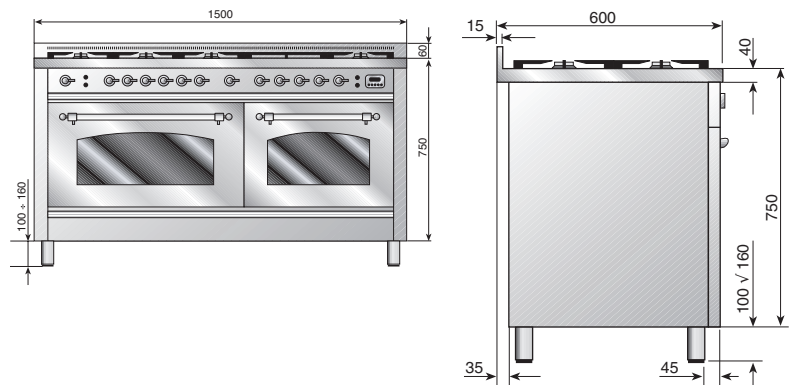

Gas Cooktop

- 150cm gas cooktop
- Stainless Steel Tepanyaki Plate
- Dual Triple ring all purpose Brass wok burners (5 kW – European Tested) and 5 regular gas burners
- Precision burner controls each with position accurate thermostatic control
- Heavy Duty cast iron trivets and burner caps
- All gas burners fitted with flame failure safety devices
- Deep recessed spill trays
- Easy clean removable trivets and burner caps
- Solid brass burners
- AS 304 Stainless Steel construction

**150cm Nostalgie 7 Burner +
Tepanyaki Plate
Model PN150FMP**
Total Electrical Load (Kw) 7.4
Total Gas 'NG' Consumption (Mj/h) 88.8