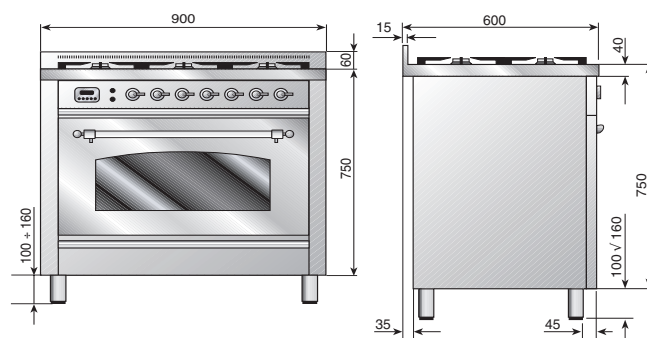

90cm Gas Oven & 6 Burner Cooktop

PN906VG

Model PN906VG

Gas Oven

- Giant 110 litre oven capacity
- Centralised gas flame in the oven floor for even heat distribution
- Select 4 multifunction Gas oven modes
- Recessed Electric grill element
- Inner door and control panel cooling fan
- 2 x Oven racks and baking tray with grill insert
- Removable oven door and inner door glass
- Easy dismantling of oven interior
- European A class energy rating
- Easy clean non staining black vitreous enamel oven interior
- Clock and Oven minute timer
- Thermostatically controlled cavity cooling fan
- Catalytic cook and clean interior
- Sealed Oven: Lower temperatures, less food splatter, moister and fresher tasting roasts
- Double spill trays on floor of oven
- Positive stop glide internal trays
- Large baking tray
- Triple glazed glass door: Tinted to keep the heat inside the oven and resulting in a 'cool to touch' door exterior

Cooktop

- 90cm gas cooktop
- Large cooking surface with spacious burner layout
- Triple ring solid brass WOK burner (5 kW – European Tested)
- 2 small and 3 Large burners
- Precision burner controls with accurate flame control
- Cast iron heavy duty trivets and burners in matt black finish
- All gas burners fitted with flame failure safety devices
- Deep recessed spill trays
- Easy clean removable trivets and burners
- All burners made from Solid Brass
- AS 304 Stainless Steel construction

90cm Nostalgie 6 Burner

Model PN906VG

Total Electrical Load (Kw) 2.45

Total Gas 'NG' Consumption (Mj/h) 73.7

For installation specifications, please consult with ILVE. For optimum installation, we recommend using the actual product as the best guide.

11112016

Australia National Telephone Number 1300 MYILVE (694 583) New Zealand Telephone Number 0508 458 369
ILVE showrooms are open Tuesday - Friday from 9am-5pm and Saturdays 10am-4pm. CLOSED Monday & Sunday

ilve.com.au

NSW & ACT (Head Office)

48-50 Moore Street
Leichhardt
F 02 8569 4699

VIC & SA

1211 Toorak Road
Camberwell
F 03 9809 2155

QLD

1/42 Cavendish Road
Coorparoo
F 07 3397 0850

WA & NT

Unit 10/55 Howe Street
Osborne Park
F 08 9201 9188

TAS (Crisp Ikin)

3 Pear Avenue
Derwent Park, 7009
P 03 6272 7386

New Zealand

PO Box 11.160
Sockburn Christchurch
F 03 344 5906

DISCLAIMER

Eurolinx PTY LTD, trading as ILVE Appliances, is continually seeking ways to improve the design specifications, aesthetics and production techniques of its products. As a result alterations to our products and designs take place continually. Whilst every effort is made to produce information and literature that is up to date, this brochure should not be regarded as an infallible guide to the current specifications, nor does it constitute an offer for the sale of any particular product. Product dimensions indicated in our literature is indicative only. Actual product only should be used to define dimension cutouts. Distributors, and retailers are not agents of ILVE Appliances and are not authorized to bind ILVE Appliances by any express or implied undertaking or representation.