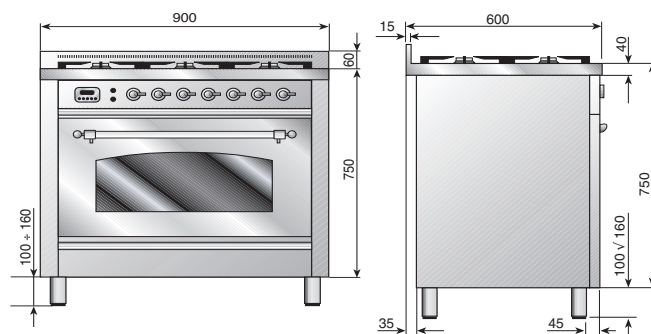

Model PN90FVG

Gas Oven

- Giant 110 litre oven capacity
- Centralised gas flame in the oven floor for even heat distribution
- Select 4 multifunction Gas oven modes
- Recessed Electric grill element
- Inner door and control panel cooling fan
- 2 x Oven racks and baking tray with grill insert
- Removable oven door and inner door glass
- Easy dismantling of oven interior
- European A class energy rating
- Easy clean non staining black vitreous enamel oven interior
- Clock and Oven minute timer
- Thermostatically controlled cavity cooling fan
- Catalytic cook and clean interior
- Sealed Oven: Lower temperatures, less food splatter, moister and fresher tasting roasts
- Double spill trays on floor of oven
- Positive stop glide internal trays
- Large baking tray
- Triple glazed glass door: Tinted to keep the heat inside the oven and resulting in a 'cool to touch' door exterior

Cooktop

- 90cm gas cooktop
- Large cooking surface with spacious burner layout
- ILVE's famous Solid Tepanyaki Plate
- Triple ring solid brass WOK burner (5 kW – European Tested)
- 1 small and 2 Large gas burners
- Precision burner controls with accurate flame control
- Cast iron heavy duty trivets and burners in matt black finish
- All gas burners fitted with flame failure safety devices
- Deep recessed spill trays
- Easy clean removable trivets and burners
- All burners made from Solid Brass
- AS 304 Stainless Steel construction