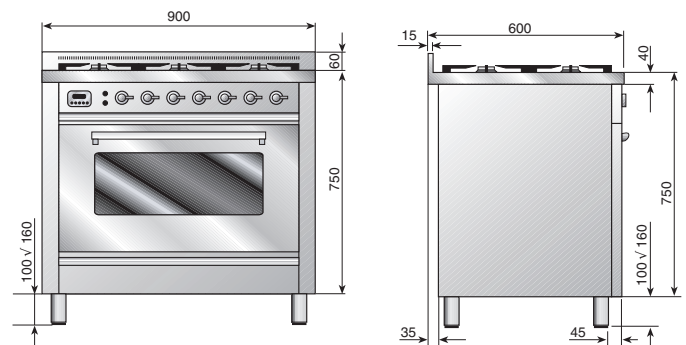

Pictured: ILVE Brass Burner

Colour Palette

Bright White

Stainless Steel

Gloss Black

90cm Single Electric Oven & 6 Burner Cooktop

PW906MP

Model PW906MP

Electric Oven

- Single Electric Oven with 11 multifunction cooking modes
- 110 litre oven capacity
- Easy dismantling of oven interior
- Easy clean vitreous enamel interior smooth black non staining appearance
- Recessed full width grill element with rotisserie
- Electronic programmable timer
- Cool touch athermic door handle
- Control panel and door cooling fan
- Triple door glazing for safer, cooler door temperatures
- Catalytic self cleaning system
- Stainless steel fan fat filter
- Removable oven door and inner door glass
- Storage and warming compartment
- Turbowave cooking, lower temperatures, less food spatter, moister fresher tasting roasts
- Pizza and bread mode
- Precision thermostatic control 0°C through to 250°C
- Quickstart fast preheat time 0°C - 175°C in 8 minutes

Gas Cooktop

- 90cm gas cooktop
- Large cooking surface with spacious burner layout
- Triple ring solid brass WOK burner (5 kW – European Tested)
- 2 small and 3 Large burners
- Precision burner controls with accurate flame control
- Cast iron heavy duty trivets and burners in matt black finish
- All gas burners fitted with flame failure safety devices
- Deep recessed spill trays
- Easy clean removable trivets and burners
- All burners made from Solid Brass
- AS 304 Stainless Steel construction