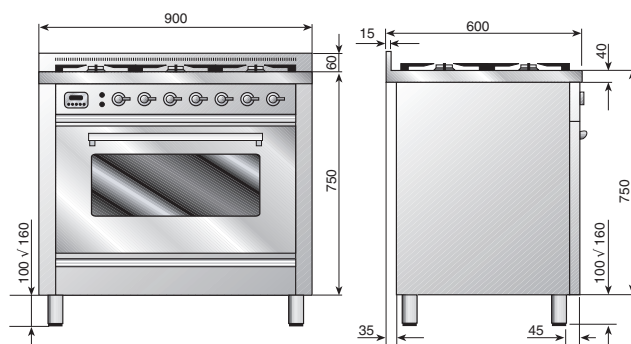

Pictured: ILVE Brass Burner

Colour Palette

Bright White

Stainless Steel

Gloss Black

90cm Single Gas Oven & 6 Burner Cooktop

PW906VG

Model PW906VG

Gas Oven

- Giant 110 litre oven capacity
- Centralised gas flame in the oven floor for even heat distribution
- Select 4 multifunction Gas oven modes
- Recessed Electric grill element
- Inner door and control panel cooling fan
- 2 x Oven racks and baking tray with grill insert
- Removable oven door and inner door glass
- Easy dismantling of oven interior
- European A class energy rating
- Easy clean non staining black vitreous enamel oven interior
- Clock and Oven minute timer
- Thermostatically controlled cavity cooling fan
- Catalytic cook and clean interior
- Sealed Oven: Lower temperatures, less food splatter, moister and fresher tasting roasts
- Double spill trays on floor of oven
- Positive stop glide internal trays
- Large baking tray
- Triple glazed glass door: Tinted to keep the heat inside the oven and resulting in a 'cool to touch' door exterior

Cooktop

- 90cm gas cooktop
- Large cooking surface with spacious burner layout
- Triple ring solid brass WOK burner (5 kW – European Tested)
- 2 small and 3 Large burners
- Precision burner controls with accurate flame control
- Cast iron heavy duty trivets and burners in matt black finish
- All gas burners fitted with flame failure safety devices
- Deep recessed spill trays
- Easy clean removable trivets and burners
- All burners made from Solid Brass
- AS 304 Stainless Steel construction