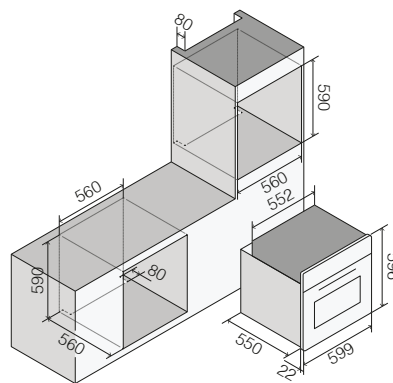

#### Nostalgie Built-in Oven - OV60SNMP

Overall Size: 599x596x572 mm  
Total Electrical Load (Kw) 3.5

Standard oven 600

Easy clean grey enamel, 600 E3 Mini static electronic oven 30-300°C

For installation specifications, please consult with ILVE. For optimum installation, we recommend using the actual product as the best guide.