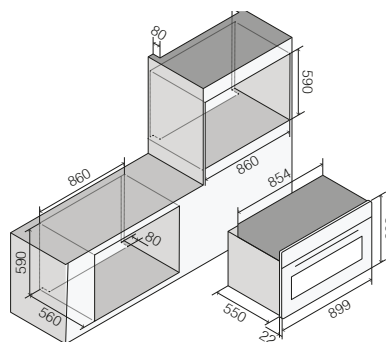

CAPACITY & INTERIOR

- 89 litre oven NET use-able space
- Cavity size (cm) 64w x 33.5h x 41.5d
- Dual oven cavity lights on sides of oven for increased visibility

ACCESSORIES

- 2 x oven racks
- Baking tray with grill insert
- 1 x Electric rotisserie set

Nostalgie Built-in Oven - OV90SNMP

Overall Size: 899x596x572 mm
Total Electrical Load (Kw) 3.5

Maxi oven 800

Easy clean grey enamel, 800 E3 Maxi electronic oven 30-300°C

For installation specifications, please consult with ILVE. For optimum installation, we recommend using the actual product as the best guide.