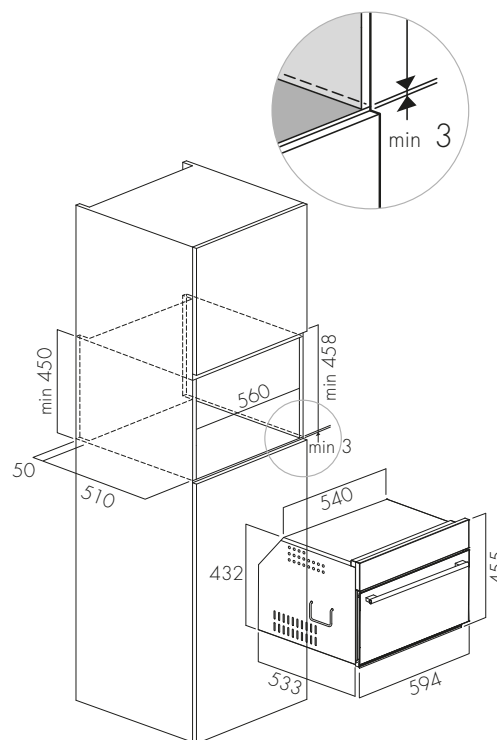

Product Dimensions: 594W x 455H x 533D

IL75TK 75cm Trimkit

IL76TK 76cm Trimkit

29012019

Australia National Telephone Number 1300 MYILVE (694 583) New Zealand Telephone Number 0508 458 369  
 ILVE showrooms are open Tuesday - Friday from 9am-5pm and Saturdays 10am-4pm. CLOSED Monday & Sunday