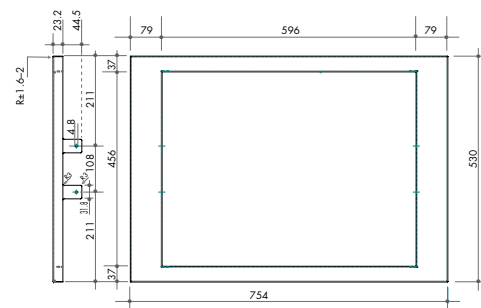

Product Dimensions: 594W x 455H x 533D

IL75TK 75cm Trimkit

IL76TK 76cm Trimkit

29012019

Australia National Telephone Number 1300 MYILVE (694 583) New Zealand Telephone Number 0508 458 369  
 ILVE showrooms are open Tuesday - Friday from 9am-5pm and Saturdays 10am-4pm. CLOSED Monday & Sunday