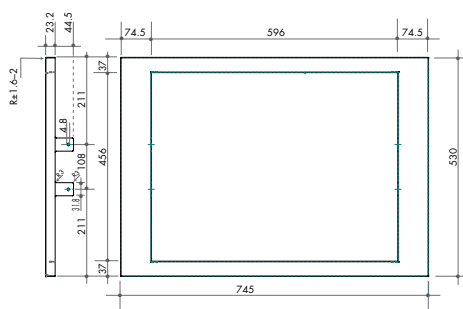

Product Dimensions: 594W x 455H x 533D

IL75TK 75cm Trimkit

IL76TK 76cm Trimkit

29012019

Australia National Telephone Number 1300 MYILVE (694 583) New Zealand Telephone Number 0508 458 369  
 ILVE showrooms are open Tuesday - Friday from 9am-5pm and Saturdays 10am-4pm. CLOSED Monday & Sunday