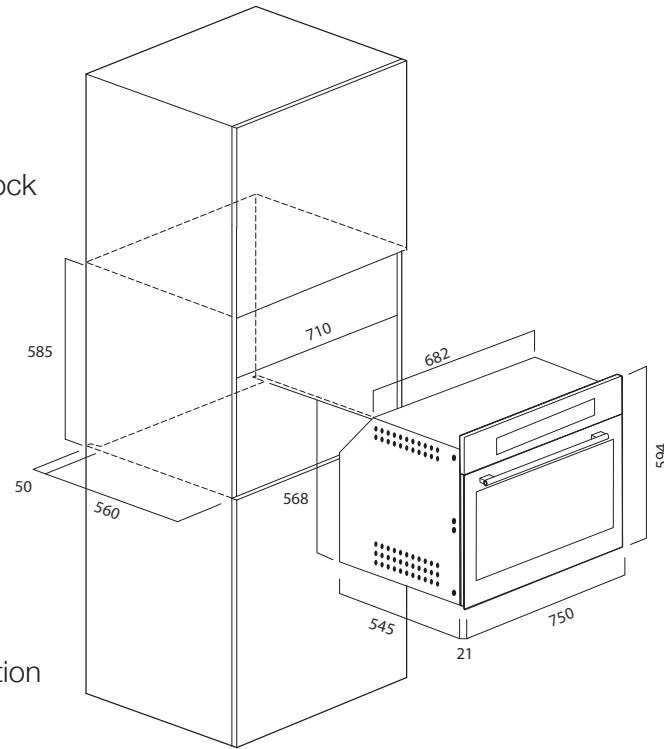

The new size of the cooking cavity provides more cooking space and maximises the full internal size of the oven. Our new ULTRA-Clean light grey, nickel-free enamel interior reduces the toxicity of materials in contact with foods and is easy to clean. ILVE's Tangential Ventilation System (TVS) smartly circulates air around the oven to ensure protection of your kitchen cabinets. Standard in the oven are Telescopic racks and are totally removable making the use of the ovens baking trays and general cooking in the oven easy and effortless. The Full size inner door glass provides a panoramic view from the outside of the oven door of what is inside the oven, its fill width also enables easy cleaning with no crevices for food scraps and residue to get trapped.

75cm Built-in Pyrolytic Oven

750 SPYTC

Model 750 SPYTC

- Select 13 specialised manual multifunctional modes
- Cooking temperature preset for each cooking mode
- PYRO-clean mode for pyrolytic cleaning with electronic door lock
- PANA-view full-glass oven door and inner glass
- Cool touch BIO-safe quadruple glazed glass door
- ULTRA-Clean smooth grey cavity
- Oven light mode for cleaning
- 95 litre oven capacity
- Bell minute minder
- Touch control display
- Accurate digital thermostat control 0°C - 250°C
- Dark / black tinted glass on door exterior
- Pre programmable timer
- Closed door grilling
- Standard with 1 x set of telescopic runners - with 100% extraction
- 4 cooking levels
- Removable oven door and inner door glass
- Precision thermostat control
- Included accessories: 2 x Oven racks & 1 x Grill pan (baking dish) set
- Made in Italy