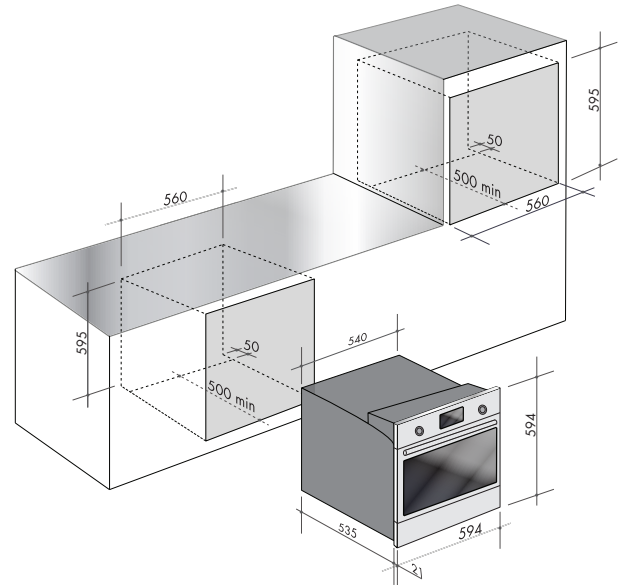

CAPACITY & INTERIOR

- 66 litre oven capacity
- 5 cooking levels

ACCESSORIES

- Standard with 1 x set of telescopic runners – with 75% extraction
- 2 x oven racks and 1 x grill pan (baking dish) set

Built-in Oven 60cm