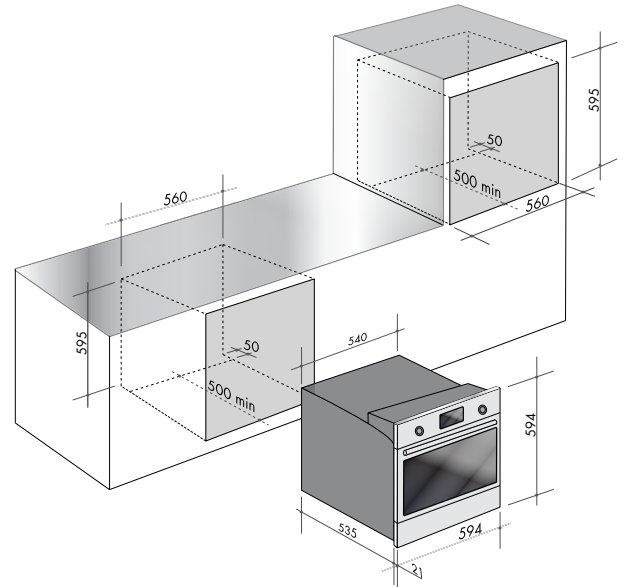

SAFETY

- Cool touch BIO-Safe triple glazed glass door

FUNCTIONS

- Select 4 multifunctional expert modes – light, bottom gas flame, grill and fan grill

CLEANING

- ULTRA-Clean smooth grey cavity
- Removable oven door and inner door glass

CAPACITY & INTERIOR

- 66 litre oven capacity
- 5 cooking levels

ACCESSORIES

- Standard with 1 x set of telescopic runners – with 75% extraction
- 2 x oven racks and 1 x grill pan (baking dish) set

Built-in Oven 60cm
Model 600 SVGI
Total electrical consumption: 1.2kw/h
Total gas consumption (NAT): 9 kW/h
Total gas consumption (LPG): 7.5 kW/h