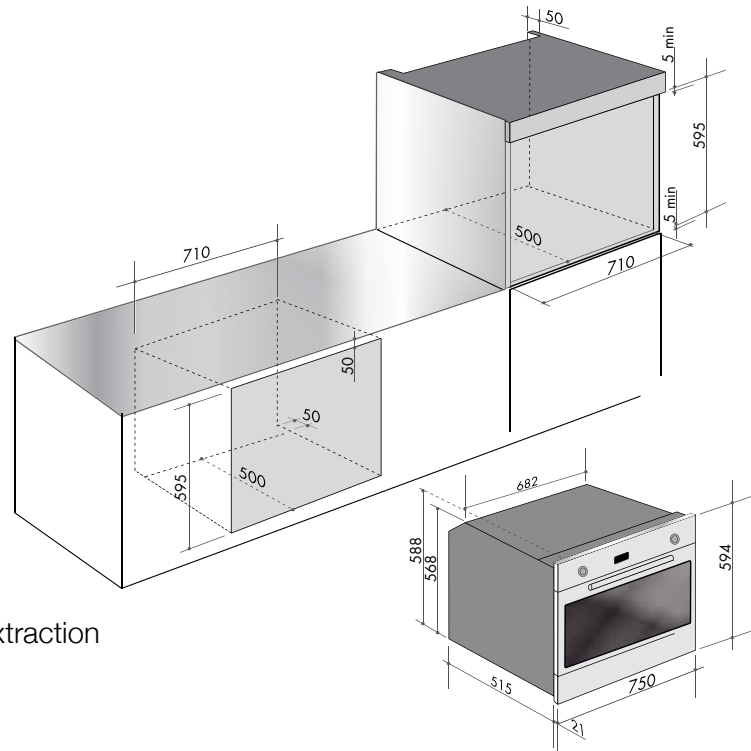

The new size of the cooking cavity provides more cooking space and maximises the full internal size of the oven. Our new ULTRA-Clean light grey, nickel-free enamel interior reduces the toxicity of materials in contact with foods and is easy to clean. Another new feature is the S-MOVE soft-closing door allows you to gently close the oven door with a simple push, preventing door impact; without using your hands, which are free to perform other tasks. Standard in the oven are Telescopic racks and are totally removable making the use of the ovens baking trays and general cooking in the oven easy and effortless. The Full size inner door glass provides a panoramic view from the outside of the oven door of what is inside the oven, its fill width also enables easy cleaning with no crevices for food scraps and residue to get trapped.

S-move soft & gentle closing door hinges

ULTRA-Clean smooth grey cavity

Laser etched cooking modes on control panel with symbol & words

75cm Built-in Electric Oven

750 SKMPI

Model 750 SKMPI

- Select 9 multifunctional expert modes
 - Light, convection, fan assisted, bottom, half grill, grill, fan grill, fan forced & pizza
- 95 litre oven capacity
- **ULTRA-Clean** smooth grey cavity
- Cool touch **BIO**-safe triple glazed glass door
- **PANA**-view full-glass oven door and inner glass
- **S-move** soft & gentle closing door hinges
- Dark / black tinted glass on door exterior
- Laser etched cooking modes on control panel with symbol & words
- Closed door grilling
- Knob control and touch-control timer
- Standard with 1 x set of telescopic runners - with 75% extraction
- 5 cooking levels
- Removable oven door and inner door glass
- Precision thermostat control: 0°C–250°C
- Included accessories: 2 x Oven racks & 1 x Grill pan (baking dish) set
- Made in Italy