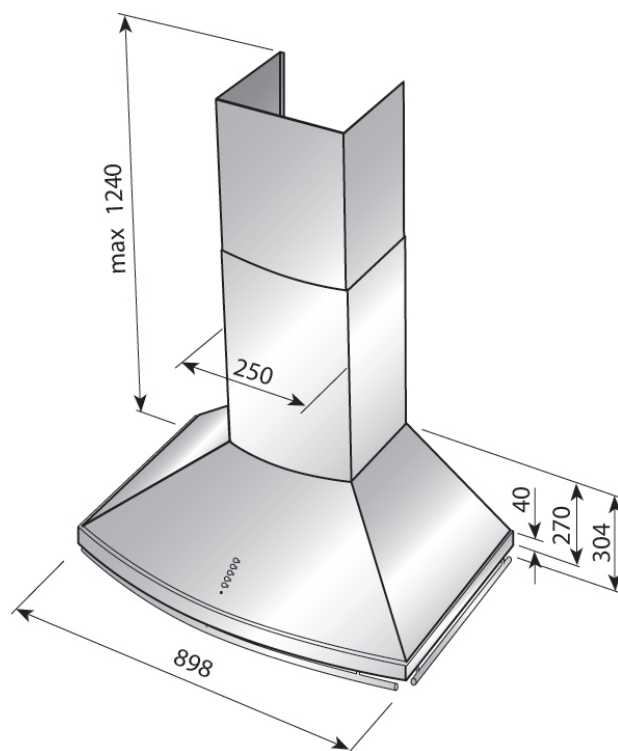

Canopy Range Hood

CL 90

Model CL 90 Canopy Hood

- Designed and purpose built for ILVE appliances Recommended for Barbecue and Tepanyaki models or when very high air extraction is required
- Ultra sleek design with stainless steel moulded front fascia
- Built to exacting professional cooker hood standards
- Suitable for all ILVE cooktops 60, 80 and 90cm
- Twin turbine high velocity fan, optional in-line motor is available to assist air flow
- **ECO-booster** Feature: Our new and improved range hoods incorporate a 4th speed that is used as a "ECO-booster". When active, the range hood will operate at a higher speed (4) for 10 minutes, and then the speed will automatically turn down to speed 3.
- Electronic variable speed touch control
- Stainless Steel dishwasher safe filters
- Adjustable flue to ceiling your preferred height
- Motor cut out fire protection
- LED lighting
- Filter cleaning reminder light
- Max. Air flow (m³/h): 920 net or 1200 gross*
- Motor cut out fire protection
- Programmable 5, 10, 15, 20 minute auto fan shutdown
- Sizes: 90cm wide
- Colours: Stainless Steel
- Ducting size: 150mm diameter**
- Suitable for ducting or recirculating***

*Range Hood extraction rate m³/h reading is measured at: 1m duct up, 1 x 90°C bend & 1m vertical duct

**Using the conversion *back* to 125mm may effect performance

***Optional recirculating kit and accessories are available (consult with ILVE)

Model: CL90 Canopy Hood
Size: 90cm
Power standard: 10 Amp plug
Ducting size: 150mm
Extended flue pipe is available from ILVE

04082016

Australia National Telephone Number 1300 MYILVE (694 583) New Zealand Telephone Number 0508 458 369
ILVE showrooms are open Tuesday - Friday from 9am-5pm and Saturdays 10am-4pm. CLOSED Monday & Sunday