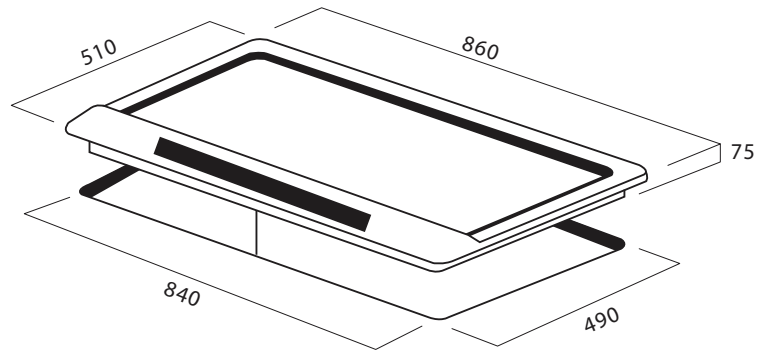

90cm Flush 'Low Profile' 5 Burner Gas Cooktop

ILFM905KX

Model ILFM905KX

90cm Flushline Gas Cooktop

- Piano style (built-in flush or semi-flush top)
- Stainless steel
- 12.1 kWh total consumption
- Flush or Semi-flushmount
- 5 gas burners —
 - 1 x auxiliary: 1.1 kWh
 - 2 x semi rapid: 1.8 kWh
 - 1 x rapid: 3.1 kWh
 - 1 x wok: 4.3 kWh
- Front control knobs
- Automatic electronic ignition
- Flame failure device fitted to each burner
- Cast-iron trivets
- Gas consumption (natural gas)-
 - Auxiliary 4.1 MJ/h
 - Semi-rapid 6.9 MJ/h
 - Rapid 11.7 MJ/h
 - WOK 12.5 MJ/h