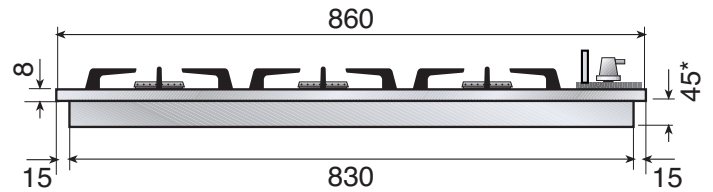

Pictured: ILVE Brass Burner

Colour Palette

Stainless Steel

90cm Gas Cooktop

H39CV

Model H39CV 5 Burner Gas Hob with Centred Wok Burner

- Triple ring solid brass wok burner
- 2 simmer and 2 medium burners
- Precision burner controls
- Single handed electronic ignition
- Easy clean removable burners and supports
- With safety flame failure
- Standard 10 AMP plug in power supply
- Colours: Stainless Steel
- Made in Italy
- AS304 Stainless Steel
- Matt black trivets and burner caps
- Single peice pressed hob

For installation specifications, please consult with ILVE. For optimum installation, we recommend using the actual product as the best guide.

Model H39CVX

Power requirement: 10 AMP GPO
 Total gas consumption: 48.7MJ/h
 Total electrical load: 0.6kW