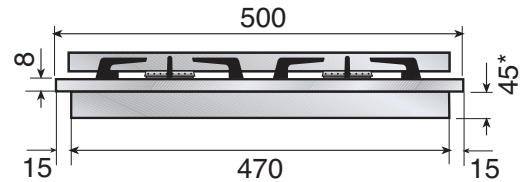

Pictured: ILVE Brass Burner

Colour Palette

Stainless Steel

90cm Gas Cooktop

H39CV

Model H39CV 5 Burner Gas Hob with Centred Wok Burner

- Triple ring solid brass wok burner
- 2 simmer and 2 medium burners
- Precision burner controls
- Single handed electronic ignition
- Easy clean removable burners and supports
- With safety flame failure
- Standard 10 AMP plug in power supply
- Colours: Stainless Steel
- Made in Italy
- AS304 Stainless Steel
- Matt black trivets and burner caps
- Single peice pressed hob

For installation specifications, please consult with ILVE. For optimum installation, we recommend using the actual product as the best guide.

Model H39CVX

Power requirement: 10 AMP GPO
 Total gas consumption: 48.7MJ/h
 Total electrical load: 0.6kW