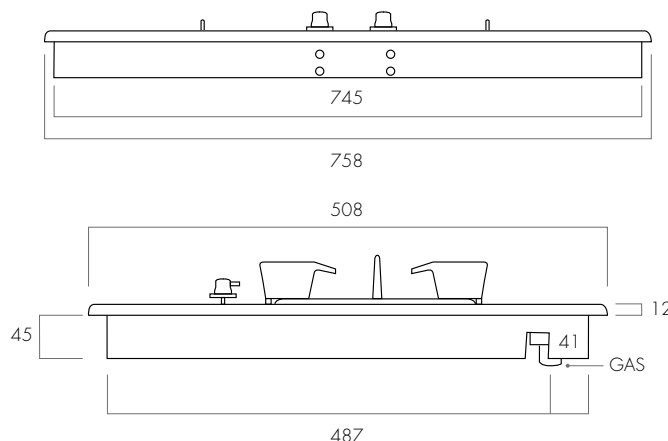

The total Burner Output is 20.7 MJ/h. The outer ring has 17.5 MJ/h and the inner ring is 3.2 MJ/h and 17.5 MJ/h (natural gas). It has brass burners with three gas outlet jet points, two for the outer ring, one for inner/centre.

Technical Information

Overall Size: 758W x 508D x 45H + 12mm work surface.

Cut out: 745W x 487D x 45H

Power: 10AMP GPO with cord

5KW = 18MJ/h

07012019

You can find us on:

ilve.com.au