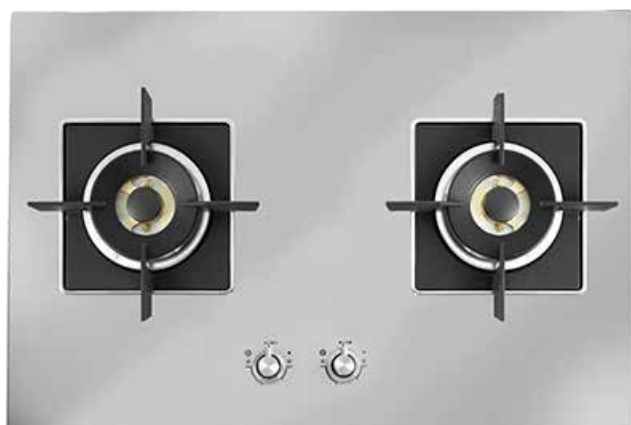

Dual WOK Cooktop

ILAS762X

-  **MADE IN ITALY**
-  **76CM WIDE**
-  **24 MONTH WARRANTY**
-  **2 GAS BURNERS**
-  **BRASS BURNER**
-  **DUAL BURNER**
-  **INFINITY WOK BURNER**
-  **HIGH HEAT**
-  **FLAME FAILURE**
-  **NATURAL GAS**
-  **LPG GAS**
-  **INTEGRATED IGNITION**

Specifically designed for asian style cooking, the ILAS762X cooktops boasts two of the most powerful burners available. Flexible in design, the inner burner can also be controlled independently for low heat cooking where required.

Available Colours

Stainless Steel

HEAVY DUTY CAST IRON TRIVET

CAST IRON BURNER CAPS

SINGLE SOLID BRASS BURNER

3 GAS JET POINTS

Dual WOK Cooktop

ILAS762X

Model ILAS762X

- made in Italy
- designed and purpose built specifically for Asian style cooking
- single-press, seamless stainless steel
- top mount installation
- 2 x powerful 5kW dual control burners
- 2 x delicate 0.91kW inner burners
- Inner flame isolation option for low heat cooking
- ideal for wok cooking
- front centre controls
- independent inner and outer flame
- brass burners
- stainless steel surface
- cast-iron pan support
- electronic ignition