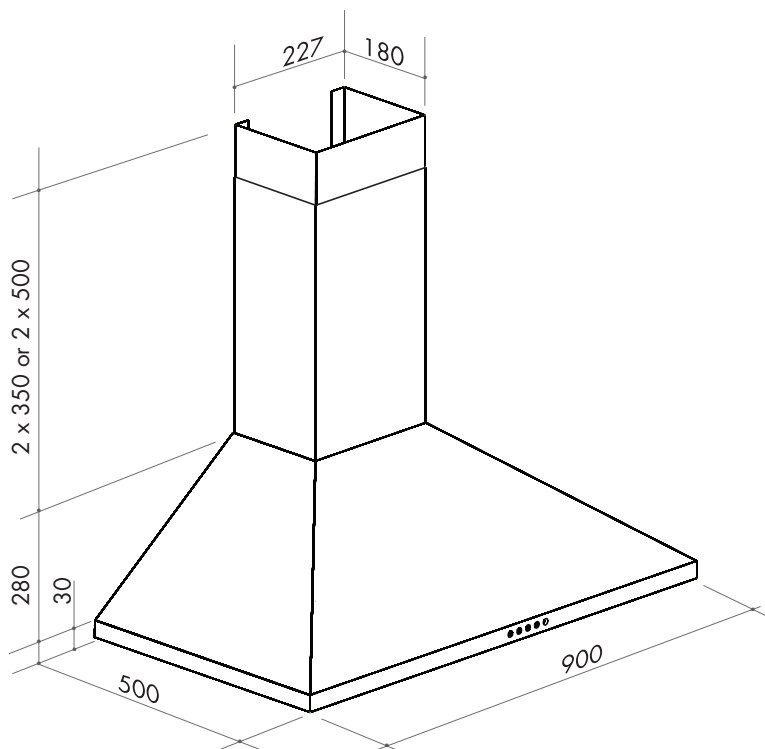

Canopy Range Hood

IVG901/X1

Pictured: IVG901/X1 - 90cm Canopy Hood

ILVE's range hoods are designed to stealthily keep your kitchen fresher and cleaner. ILVE range hoods craftily stand above the rest. Their powerful fan removes cooking odours, smoke and vapour from the kitchen, while extremely fine filters trap all grime. In-built LED Lights produce a natural brightness, illuminating your cooking area while the streamlined electronic control panel ensures whisper quiet air extraction is at your fingertips. Either as a visual focal point or discreetly integrated, it is easy to see that ILVE Rangehood's are built to extract!

Canopy Range Hood

IVG901/X1

Model IVG901/X1 Canopy Hood

- 900 mm wide
- AS430 stainless steel
- 820m³/hr*
- 67 dBA (maximum)
- 3 speeds
- electronic push button control
- blue indicator light
- 2 x LED lights
- 3 x 5-layer aluminium filters
- ducted only
- 150mm duct outlet**
- 220–240V/50Hz
- input power: 286W
- maximum motor power: 280W
- supplied with:
2 x 350mm flues & 2 x 500mm flues
- supplied with cord & plug

* Above Model

Type: Canopy Hood
Model: IVG901/X1
Size: 90cm
Power standard: 10 Amp plug
Ducting size: 150mm

*Range Hood extraction rate m³/h reading is measured at:
1m duct up, 1 x 90°C bend & 1m vertical duct