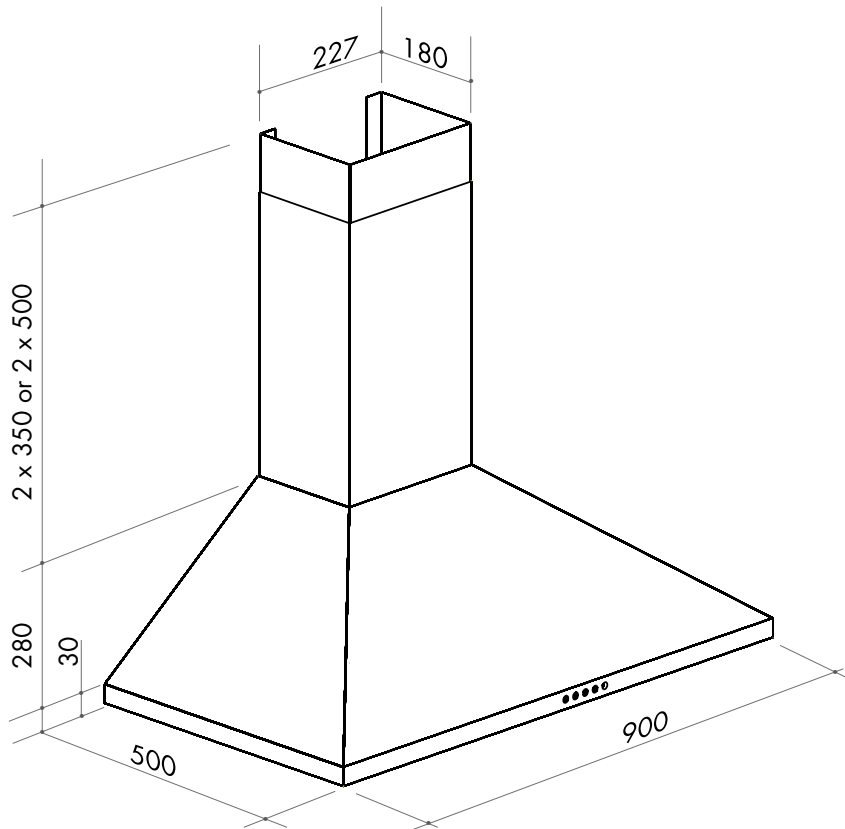

COMMERCIAL PRODUCT

IVG901X1

90cm canopy rangehood

SIZE mm	900
FINISH	AS430 stainless steel
CAPACITY	800m ³ /hr
FEATURES	<ul style="list-style-type: none">• 67 dBA (maximum)• 3 speeds• double-sided electronic push-button control with blue indicator light• 2 x LED lights• 3 x 5-layer aluminium filters, washable• ducted only• 150mm duct outlet• supplied with:<ul style="list-style-type: none">2 x 350mm flues &2 x 500mm flues
POWER	220–240V/50Hz input power: 286W maximum motor power: 280W supplied with 1.6m cord & plug

90cm: EAN 9341584035868

DISCLAIMER

Eurolinx Pty Ltd, trading as ILVE Appliances, is continually seeking ways to improve the design specifications, aesthetics and production techniques of its products. As a result alterations to our products and designs take place continually. Whilst every effort is made to produce information and literature that is up to date, this brochure should not be regarded as an infallible guide to the current specifications, nor does it constitute an offer for the sale of any particular product. Product dimensions indicated in our literature is indicative only. Actual product only should be used to define dimension cutouts. Distributors, and retailers are not agents of ILVE Appliances and are not authorized to bind ILVE Appliances by any express or implied undertaking or representation.

COMMERCIAL PRODUCT

IVG901X1

90cm canopy rangehood

NOTE: Supplied with —

- 2 x 350mm flues and
- 2 x 500mm flues

NB: drawings are not to scale — they are to be used as a guide only.
For detailed installation instructions, please refer to user guide.