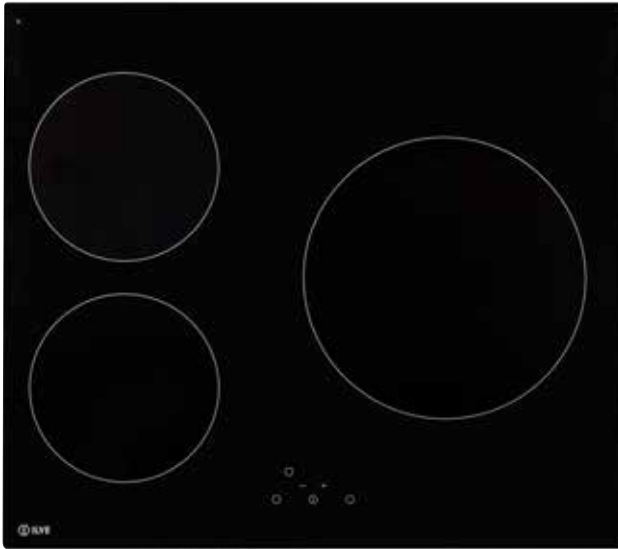

60cm Induction Cooktop

ILD603 B/W

TOUCH CONTROL

24 MONTH WARRANTY

60CM WIDE

DIGITAL DISPLAY

EXPERT MODE

ILVE's induction cooktops are for people who have been thinking about upgrading their cooktop at home but aren't able to go gas, ILVE's induction systems are the ultimate alternative.

Unlike normal electric cooktops, induction technology produces heat by creating a magnetic field which generates heat directly to the cooking vessel. This means that the heat is instantaneous, temperature control is immediate and the heat is evenly spread over the bottom of the pan, meaning no more annoying hot or cold spots, the ILVE induction elements also include booster (to minimize heat up times), timers and many safety you've come to expect from ILVE.

Pictured: ILD306W control panel

60cm Induction Cooktop

ILD603 B/W

Model ILD603 Induction Cooktop

- KeraBlack + glass with C-edges
- ergonomic design
- slimline installation
- touch control with heating levels (0–9)
- 3 x power zones (including boost to each zone)
- 3 x timers (can be used simultaneously)
- egg timer
- stand by consumption <0.5W
- child safety lock
- 2 x residual heat indicators
- protection against incorrect 400V connection
- automatic pan detection
- automaticcutoff
- rapid heat-up time
- automatic heat reduction
- 220-240V, 50/60Hz, hard wired

Zones:

- front left: Ø180mm, 1400W + 1850W boost
 rear left: Ø180mm, 1400W + 1850W boost
 right: Ø270mm, 1850W + 2100W boost

Model ILD603 Induction Hob

Size (LxD): 590W x 520D x 545H

Cut out (LxD): 560W x 490D