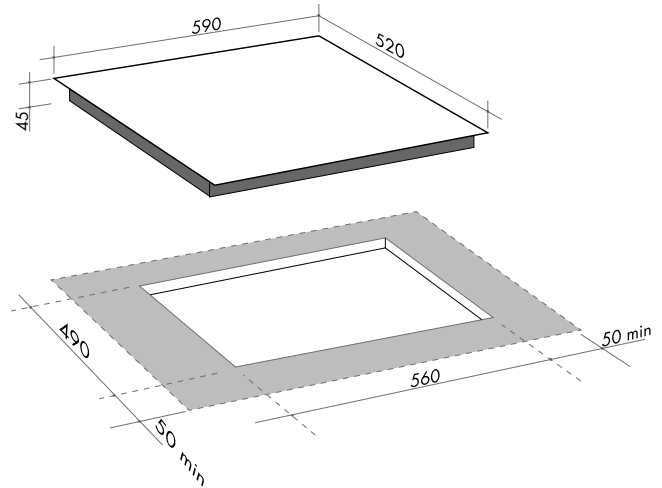

Pictured: ILD306W control panel

60cm Induction Cooktop

ILD603 B/W

Model ILD603 Induction Cooktop

- KeraBlack + glass with C-edges
- ergonomic design
- slimline installation
- touch control with heating levels (0–9)
- 3 x power zones (including boost to each zone)
- 3 x timers (can be used simultaneously)
- egg timer
- stand by consumption <0.5W
- child safety lock
- 2 x residual heat indicators
- protection against incorrect 400V connection
- automatic pan detection
- automaticcutoff
- rapid heat-up time
- automatic heat reduction
- 220-240V, 50/60Hz, hard wired

Zones:

- front left: Ø180mm, 1400W + 1850W boost
 rear left: Ø180mm, 1400W + 1850W boost
 right: Ø270mm, 1850W + 2100W boost

Model ILD603 Induction Hob

Size (LxD): 590W x 520D x 545H

Cut out (LxD): 560W x 490D