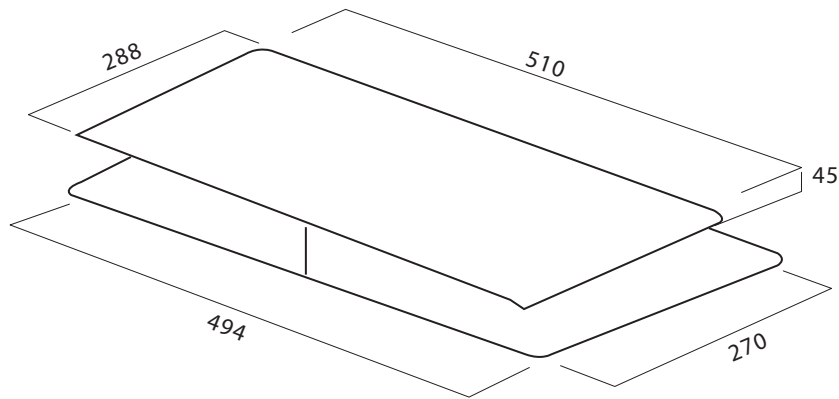

ILVE COMMERCIAL

MULTI-RESIDENTIAL & HOME BUILDER PRODUCT RANGE

ILGP30X 30CM BUILT-IN GAS DOMINO COOKTOP

i Cooktop
EAN code: (ILGP30X)
Total Gas Consumption: 4.1 mj/H
Electrical Connection: 10AMP GPO

NB: drawings are not to scale — they are to be used as a guide only

FOLLOW US:

Australia National Telephone Number 1300 MYILVE (694 583) New Zealand Telephone Number 0508 458 369
ILVE showrooms are open daily from 9am-5pm and Saturdays 10am-4pm

ilve.com.au

NSW & ACT (Head Office)	QLD	WA & NT	New Zealand
48-50 Moore Street Leichhardt F 02 8569 4699	1/42 Cavendish Road Coorparoo F 07 3397 0850	Unit 10/55 Howe Street Osborne Park F 08 9201 9188	PO Box 11.160 Sockburn Christchurch F 03 344 5906

DISCLAIMER
Eurolinx PTY LTD, trading as ILVE Appliances, is continually seeking ways to improve the design specifications, aesthetics and production techniques of its products. As a result alterations to our products and designs take place continually. Whilst every effort is made to produce information and literature that is up to date, this brochure should not be regarded as an infallible guide to the current specifications, nor does it constitute an offer for the sale of any particular product. Product dimensions indicated in our literature is indicative only. Actual product only should be used to define dimension cutouts. Distributors, and retailers are not agents of ILVE Appliances and are not authorized to bind ILVE Appliances by any express or implied undertaking or representation.