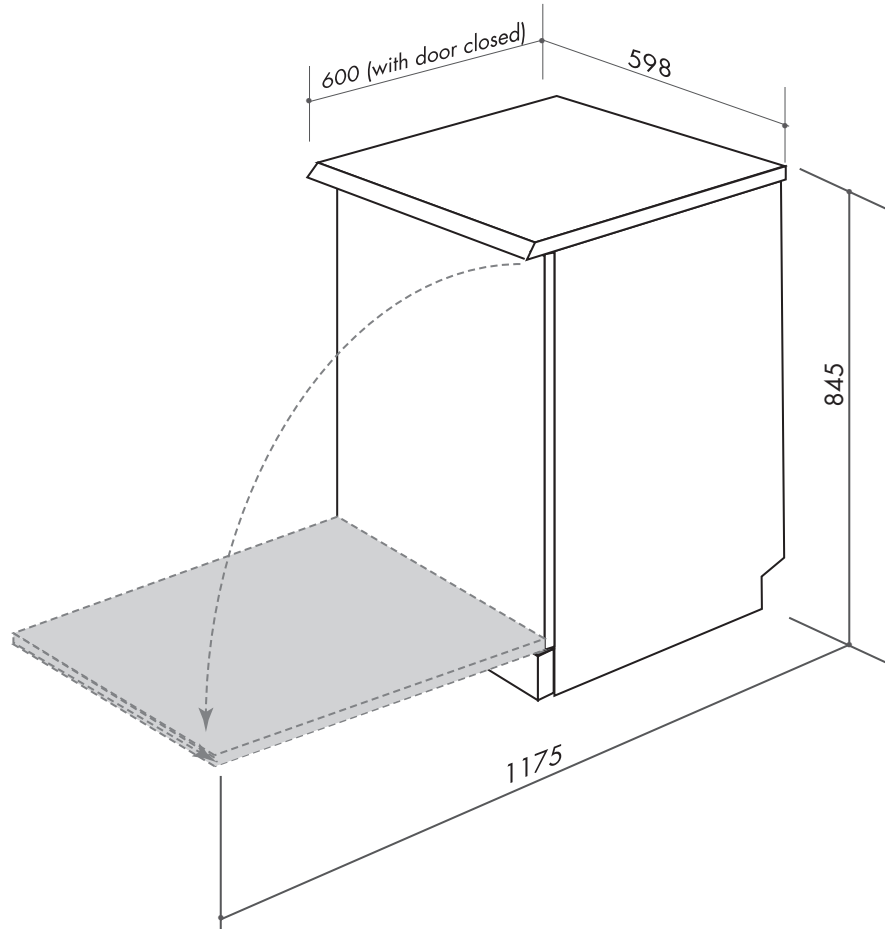

CONTROL PANEL & USER INTERFACE BUTTONS

- Start/Pause button
- LCD Display
- Rinse-aid indicator

TECHNICAL

- 10 amp, 3-pin plug with 150mm cord
- water inlet hose: 175mm, water outlet hose: 163mm
- Size: 598W x 600D x 845H

NEW 360° spray arm

NEW Mini Dispenser

ILVE COMMERCIAL

MULTI-RESIDENTIAL & HOME BUILDER PRODUCT RANGE

IVDFSP5/1 60CM FREESTANDING DISHWASHER

Dishwasher
EAN code: 9341584038258 (IVDFSP5/1)
 Product Size: 598W x 600D x 845H