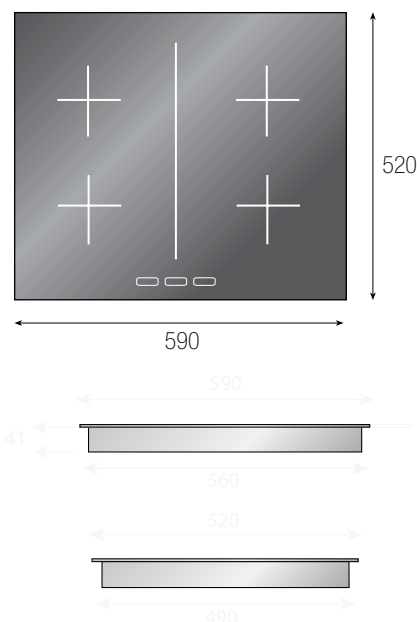

CLEANING

- Easy clean ceran glass surface

ZONES

- 4 cooking zones (see diagram for power statistics)
- 4 Zone Boost, 2 double boost & NEW Start-up Boost on all zones
- Zone bridging mode

SAFETY

- Child lock
- Residual heat indicator
- Overflow detection
- Time limitation system according to heat level assisting the cooktop to not overheat
- Long-life protection - protects the electronics against overheating

Model ILD6E Induction Hob

Cut out (LxD) : 560 x 490 mm –
 appliance's thickness: 49mm + glass 4mm
 Size (LxD) : 590 x 520 mm, R=5
 Electrical network 220-240 V, 50/60 Hz
 Total Electrical Load: 7400W
 Power cord not included
 Single phase or two phase