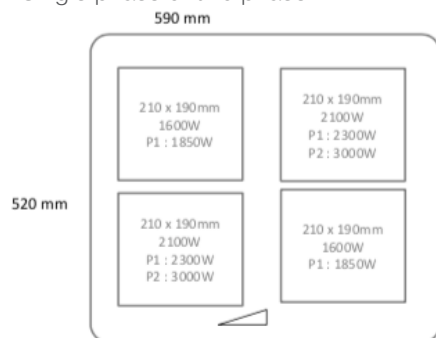

60cm Induction Cooktop

ILD6E

Model ILD6E - 60cm Induction Cooktop

FEATURE

- Slider central control panel
- cooking levels 0-9
- Simultaneous timers for each zone
- Independent egg timer
- Pause mode
- Recall mode
- Automated keep warm option at 70°C

CLEANING

- Easy clean ceran glass surface

ZONES

- 4 cooking zones (see diagram for power statistics)
- 4 Zone Boost, 2 double boost & NEW Start-up Boost on all zones
- Zone bridging mode

SAFETY

- Child lock
- Residual heat indicator
- Overflow detection
- Time limitation system according to heat level assisting the cooktop to not overheat
- Long-life protection - protects the electronics against overheating

Model ILD6E Induction Hob

Cut out (LxD) : 560 x 490 mm –
 appliance's thickness: 49mm + glass 4mm
 Size (LxD) : 590 x 520 mm, R=5
 Electrical network 220-240 V, 50/60 Hz
 Total Electrical Load: 7400W
 Power cord not included
 Single phase or two phase