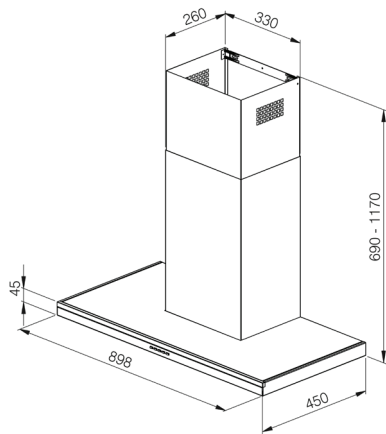

AVAILABLE IN 2 COLOURS

Model H15

90cm Canopy Rangehood

- Designed for Harvey Norman to suit HNF Series.
- Built to exacting professional cooker hood standards
- Single motor: 930m³/h
- Double turbine fan
- Low decibel rating: 54dB at full speed
- Electronic push button with variable speed
- Black glass strip
- 2 x 20W Halogen lighting
- Light indicator for grease filter maintenance
- Adjustable and delayed self-switch off feature
- Size: 90cm
- Colour: Stainless Steel with a black or white acrylic top aesthetic strip
- Ducting size: Ø150mm

Pictured: H15 hood With White Acrylic

Model: H15 Canopy Hood
Dimensions

EXCLUSIVE TO

Harvey Norman

youtube.com/ILVEappliances **BLOG** livewithilve.com

Australia National Telephone Number 1300 MYILVE (694 583) New Zealand Telephone Number 0508 458 369
ILVE showrooms are open daily from 9am-5pm and Saturdays 10am-4pm (WA by appointment only on Saturdays)