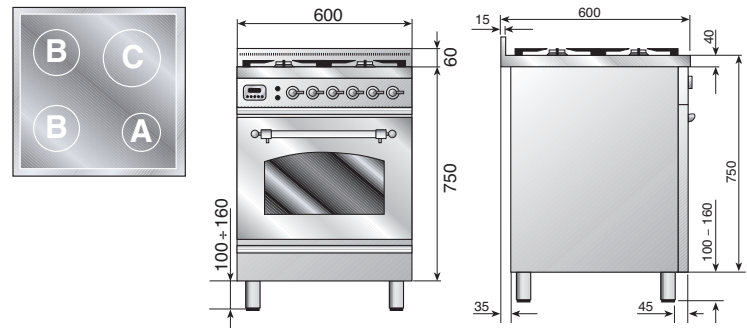

### FEATURES

- 60cm cooking surface
- Large cooking surface with spacious layout
- Precision turn down control with low simmer on each zone
- 75% hand built
- AS304 stainless steel construction

### ZONES

- All zones with booster and simmer mode
- 9 cooking temperature variations
- Auto heat reduction
- 1 small cooking zone – 1400W-1800W, 2 medium cooking zones – 1850W-2500W, 1 large zone – 2300W-3300W
- Low profile 50mm deep