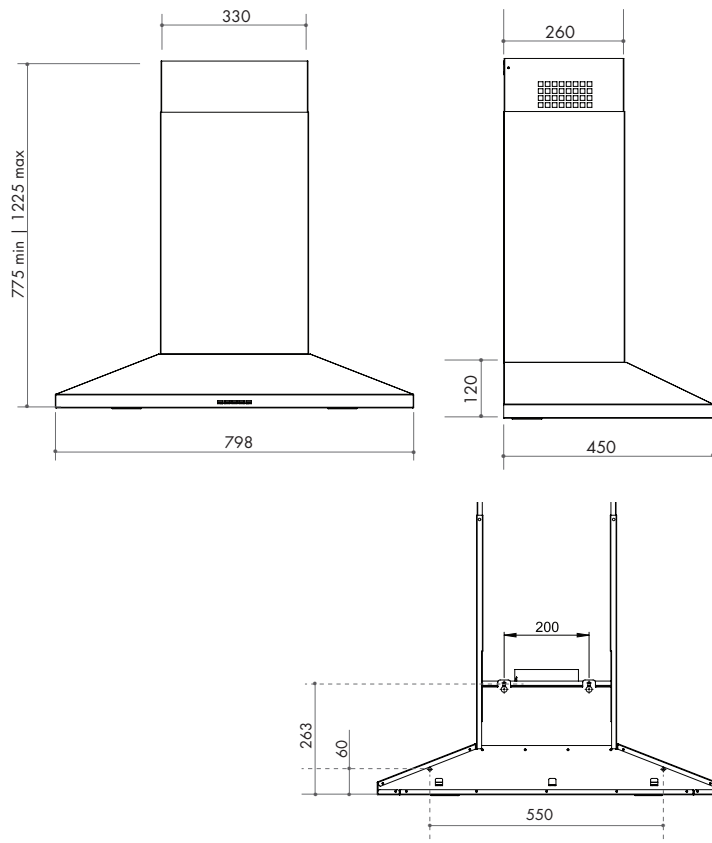

80CM CANOPY RANGE HOOD

X50

Model X50 Series Canopy Hood

- Designed and purpose built for ILVE Cooktops
- Built to exacting professional cooker hood standards
- Electronic push button control with variable speed
- Stainless steel construction
- Filters: stainless steel with square mesh filter
- Control: soft touch control
- Lighting: LED
- Max. Air flow (m³/h): 560 net or 800 gross*
- Noise (dB): low 45 - high 63
- Ducting Outlet: 150 mm**
- Ducting: duct out or re-circulating
- Size: 80cm ONLY
- Available Colour: stainless steel
- Suitable for ducting or recirculating***

*Range Hood extraction rate m³/h reading is measured at: 1m duct up, 1 x 90°C bend & 1m vertical duct

**Using the conversion *back* to 125mm may effect performance

***Optional recirculating kit and accessories are available (consult with ILVE)

Type: Canopy Range Hood
Model: X50
Size: 80cm
Power standard: 10 Amp plug
Ducting size: 150mm

FOLLOW US:

Page 2/2
23062020

Australia National Telephone Number 1300 MYILVE (694 583) New Zealand Telephone Number 0508 458 369
ILVE showrooms are open daily from 9am-5pm and Saturdays 10am-4pm

ilve.com.au

NSW & ACT (Head Office)

48-50 Moore Street
Leichhardt
F 02 8569 4699

VIC & SA

1211 Toorak Road
Camberwell
F 03 9809 2155

QLD

1/42 Cavendish Road
Coorparoo
F 07 3397 0850

WA & NT

Unit 10/55 Howe Street
Osborne Park
F 08 9201 9188

New Zealand

PO Box 11.160
Sockburn Christchurch
F 03 344 5906