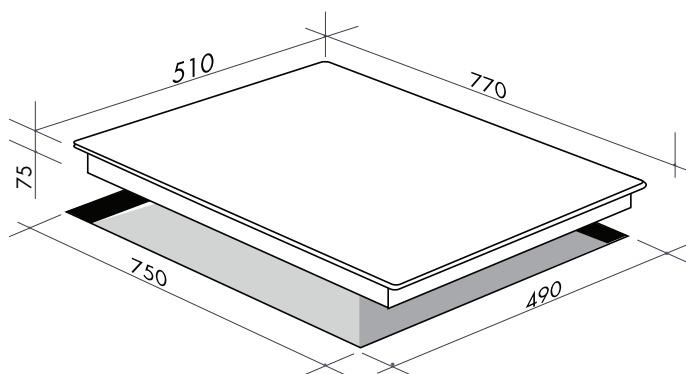

Cooktop

EAN code: 9341584032522 (ILFM775KX)

Product Size: 770W x 510D x 75H mm

Cutout Size: 750W X 490D mm

NB: drawings are not to scale — they are to be used as a guide only

FOLLOW US:

/ilve_appliances/

/ILVEappliances