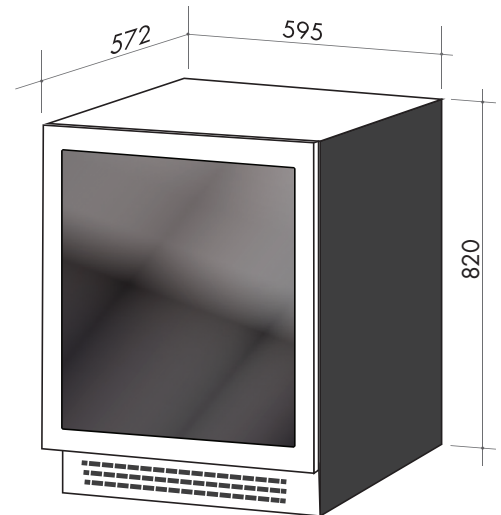

CAPACITY

- 142 cans

DOOR

- Tinted anti-UV glass door
- Tinted glass door
- Door lock / child lock
- Available with left or right hinge

NOISE

- 45db/A

TEMPERATURE

- 2–10°C temperature range
- Temperature alarm
- Temperature memory setting
- >65% humidity