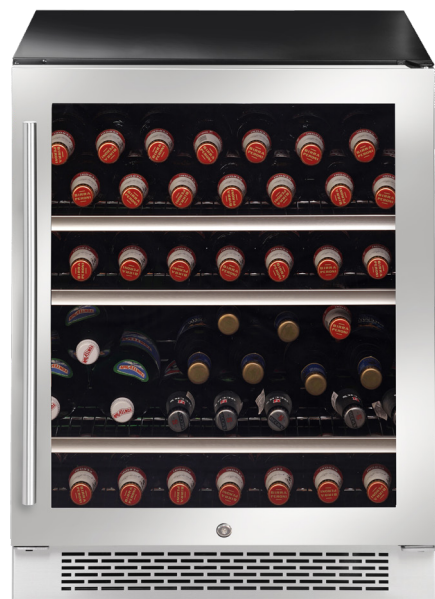

ILBC142X: Stainless steel, right hand hinge pictured