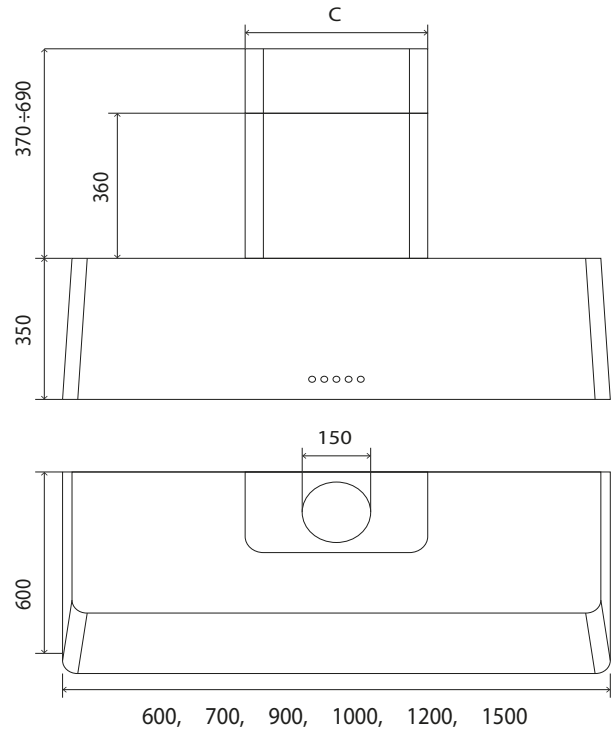

DETAILED INFORMATION

- Size: 600mm, 700mm, 900mm, 1000mm, 1200mm, 1500mm

OPTIONAL EXTRA

- Charcoal filters
- Flue extension (available in stainless steel only)

C =
250 - AG60, AG70, AG90, AG100
400 - AG120, AG150

Range hood extraction rate m³/hr reading is measured at the motor outlet with no ducting applied

Canopy Hood AG60, AG70, AG90, AG100, AG120 & AG150
Overall Size: see technical diagram
Electrical Requirement: 10AMP 3pin GPO
Ducting outlet size: Ø150mm