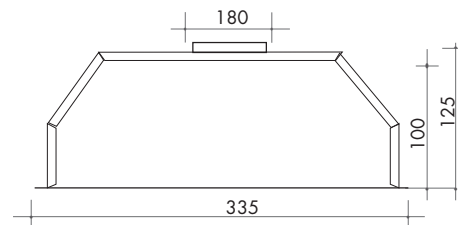

##### DETAILED INFORMATION

- Size: 750mm wide
- Power cable supplied: 118cm in length

Range hood extraction rate m<sup>3</sup>/hr reading is measured at the motor outlet with no ducting applied

additional ducting outlet