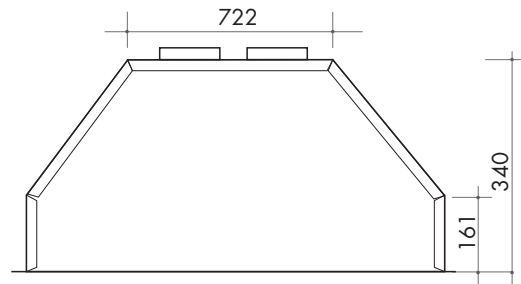

##### DETAILED INFORMATION

- Size: 750mm wide
- Power cable supplied: 118cm in length

Range hood extraction rate m<sup>3</sup>/hr reading is measured at the motor outlet with no ducting applied

additional ducting outlet