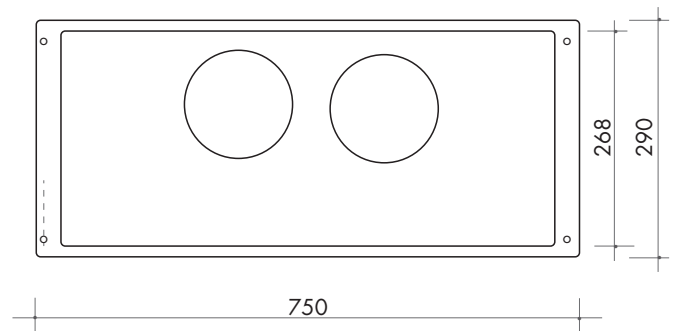

##### DETAILED INFORMATION

- Size: 750mm wide
- Power cable supplied: 118cm in length

Range hood extraction rate m<sup>3</sup>/hr reading is measured at the motor outlet with no ducting applied

additional ducting outlet