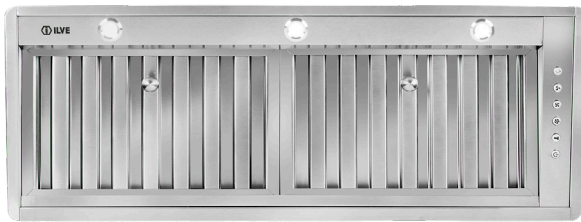

75CM CONCEALED RANGE HOOD

UNDER MOUNT HOOD

IVUM752X DUAL MOTOR

STREAMLINE, HIDDEN AND CONCEALED

ILVE HOODS PROVIDE PERFORMANCE & SOPHISTICATION

ILVE's concealed range hoods craftily stand above the rest. Their powerful high speed fan removes cooking odours, smoke and vapour from the kitchen, while extremely fine filters trap all grime. It features intelligent auto fire shut-down sensors and a filter cleaning reminder light. The smart timer function can be set for an automatic turn off leaving you to your culinary masterpiece at hand. In-built Halogen Lights produce a natural brightness, illuminating your cooking area while the streamlined electronic control panel ensures whisper quiet air extraction is at your fingertips. Either as a visual focal point or discreetly integrated, it is easy to see that ILVE Range hood's are built to extract!

Standard Option - Range Hood Colour