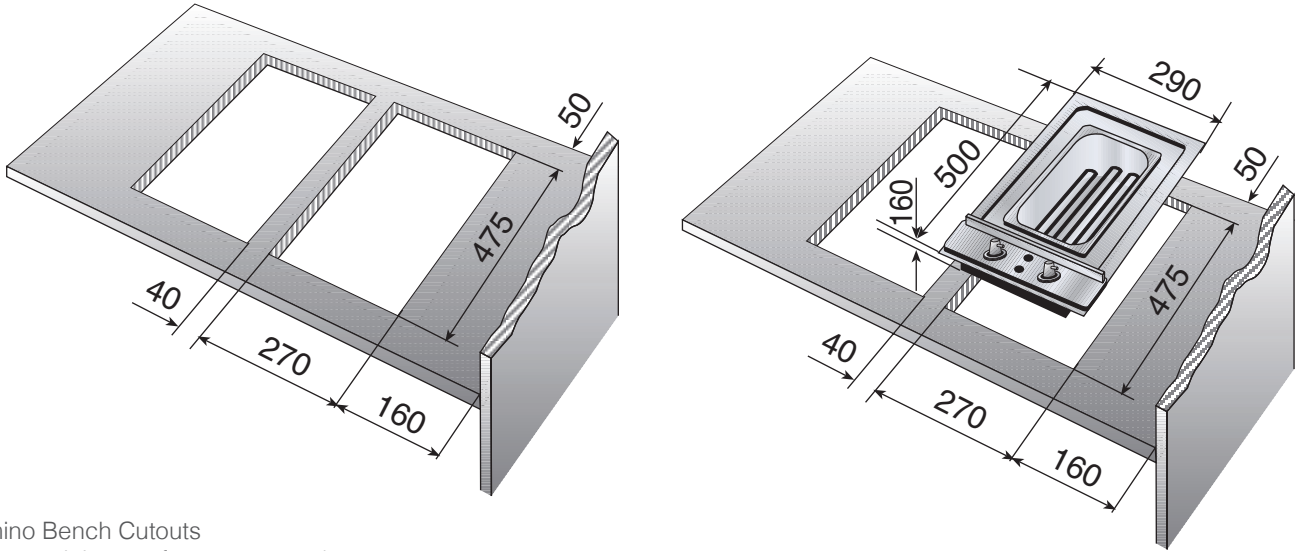

## Model H 32

- Two Zone Induction Zones: Ø 180 -1400W
- Knob control
- Digital display
- Stainless Steel body
- 30cm Wide

HV 32-X

H 31-X

H 32-X

H 30 B-X

H 30 F-X

HVI32

### Domino Bench Cutouts

Leave a minimum of 40mm space between each cutout. This facilitates easy cleaning between hobs and benchtop.

Australia National Telephone Number 1300 MYILVE (694 583) New Zealand Telephone Number 0508 458 369  
 ILVE showrooms are open daily from 9am-5pm and Saturdays 10am-4pm (WA by appointment only on Saturdays)