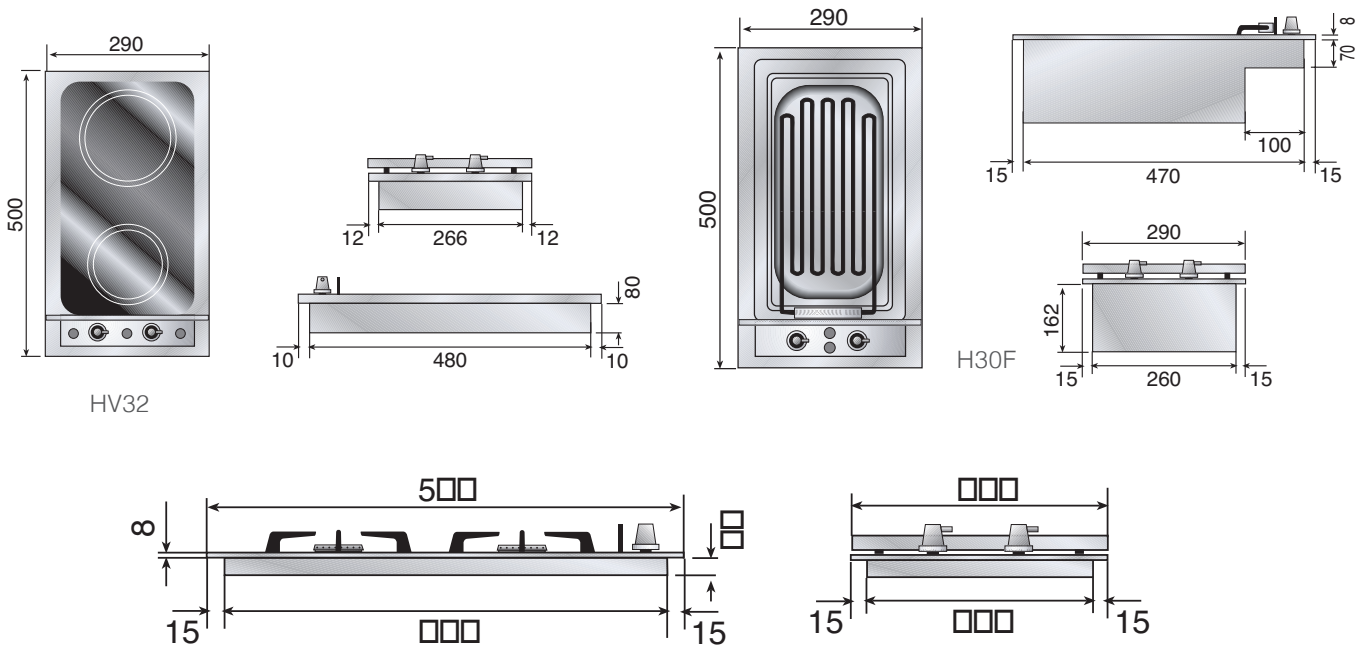

## Model H 32

- Two Zone Induction Zones: Ø 180 -1400W
- Knob control
- Digital display
- Stainless Steel body
- 30cm Wide

HV 32-X

H 31-X

H 32-X

H 30 B-X

H 30 F-X

HVI32

# 30cm Electric Hobs

HVI32, H32, H30AP, H30B, H30F, HV30F, HV32, H31

### Domino Bench Cutouts

Leave a minimum of 40mm space between each cutout. This facilitates easy cleaning between hobs and benchtop.

Australia National Telephone Number 1300 MYILVE (694 583) New Zealand Telephone Number 0508 458 369  
 ILVE showrooms are open daily from 9am-5pm and Saturdays 10am-4pm (WA by appointment only on Saturdays)